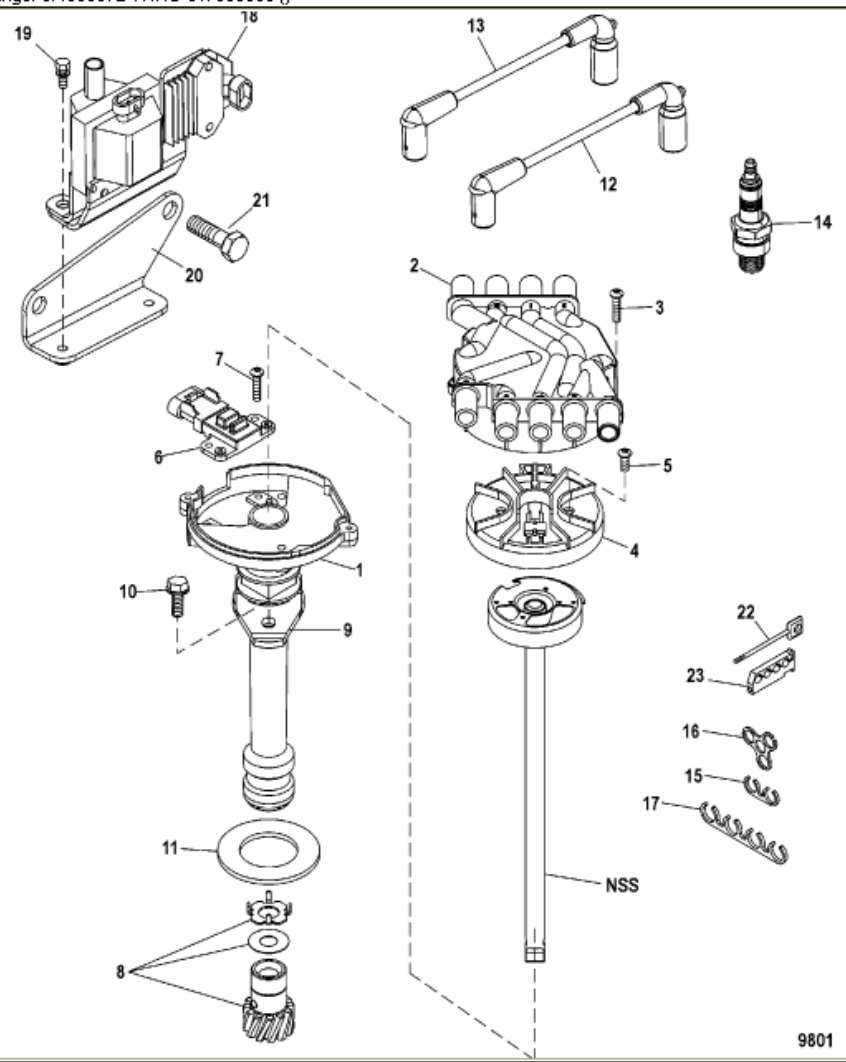

Parts List					
Ref	Class	Part	Description	Qty	Footnote
1		884794A	1 DISTRIBUTOR ASSEMBLY	1	
2		884792	CAP, Distributor	1	
3	10	884786	SCREW	2	
4		884790	ROTOR	1	
5	10	884788	SCREW	2	
6		NSS	NOT SOLD SEPARATE	1	
7		NSS	NOT SOLD SEPARATE	2	
8	43	884789	GEAR ASSEMBLY	1	
9	54	88731	CLAMP	1	
10	10	40011149	SCREW	1	
11	27	34486	3 GASKET	1	2,4
12	84	863656A	1 CABLE KIT, Ignition ( Plug & Coil W	1	
13	84	863657A	1 CABLE, Coil Wire Assembly	1	
14	33	884019	SPARK PLUG (AC 41-932)	8	
15		54676	RETAINER, Two Wire	2	
16		32783	RETAINER, Three Wire	2	
17		32784	RETAINER, Four Wire	2	
18	392	863704T	COIL, Ignition	1	
19	10	65746	1 SCREW AND LOCKWASHER, (.25	2	
20		863663	BRACKET, Coil	1	
20		865057	BRACKET, Coil	1	(V-Drive)
21	10	98261	SCREW, (.375-16 x .750)	2	
22	16	90096A	1 STUD ASSEMBLY, (#10-32 x Spec	2	
23	54	72821	RETAINER	2	
-	27	861246A98	GASKET SET, Engine Overhaul	1	